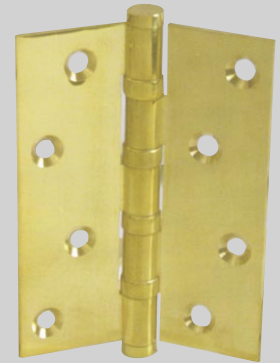

Brass Butt Hinges - Specialist Hinges

Brass Butt Hinges (Contd)

• Brass Light Double Steel Washered (DSW) Butt Hinge

BB842	BB842	S/C	100x67mm	Boxed	Box	5
BB857	BB857	PB	100x67mm	Boxed	Box	5

• Brass Heavy Duty Double Steel Washered (DSW) Butt Hinge • *complete with screws

* Complete with screws

• Brass Polished 4 Ball Bearing Butt Hinge c/w brass screws

BB900	BB900	PB	100x75x3mm	Boxed	Box	1
-------	-------	----	------------	-------	-----	---

• Brass Parliament Butt Hinge, uncranked knuckle, fixed pin

Specialist Hinges

• Brass Counterflap Hinge

BB941	BB941	PB	38x100mm	Boxed	Box	1
LB941	LB941	PB	38x100mm Pk1	D/Pack	Poly	2

• Brass Stormproof Window Hinge, fixed pin • For Casement and Fanlight Windows

BB930	BB930	S/C	64mm	Boxed	Box	10
-------	-------	-----	------	-------	-----	----

BB873

BB894

BB900

BB920

BB941

BB930