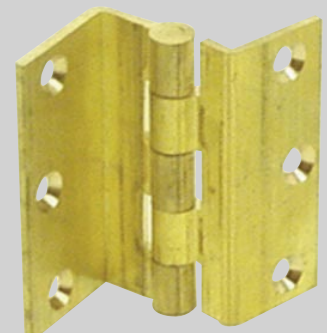

Brass Butt Hinges - Specialist Hinges

Brass Butt Hinges (Contd)

• Brass Light Double Steel Washered (DSW) Butt Hinge

BB842	BB842	S/C	100x67mm	Boxed	Box	5
BB857	BB857	PB	100x67mm	Boxed	Box	5

• Brass Heavy Duty Double Steel Washered (DSW) Butt Hinge • *complete with screws

* Complete with screws

• Brass Polished 4 Ball Bearing Butt Hinge c/w brass screws

BB900	BB900	PB	100x75x3mm	Boxed	Box	1
-------	-------	----	------------	-------	-----	---

• Brass Parliament Butt Hinge, uncranked knuckle, fixed pin

Specialist Hinges

• Brass Counterflap Hinge

BB941	BB941	PB	38x100mm	Boxed	Box	1
LB941	LB941	PB	38x100mm Pk1	D/Pack	Poly	2

• Brass Stormproof Window Hinge, fixed pin • For Casement and Fanlight Windows

BB930	BB930	S/C	64mm	Boxed	Box	10
-------	-------	-----	------	-------	-----	----

BB873

BB894

BB900

BB920

BB941

BB930