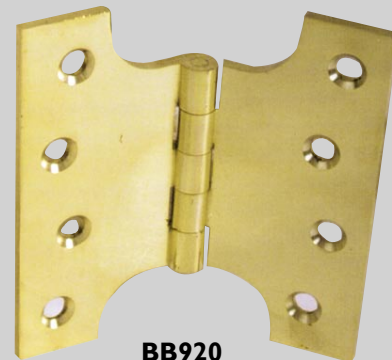

* Complete with screws

• Brass Polished 4 Ball Bearing Butt Hinge c/w brass screws

BB900	BB900	PB	100x75x3mm	Boxed	Box	1
-------	-------	----	------------	-------	-----	---

• Brass Parliament Butt Hinge, uncranked knuckle, fixed pin

			A	B	C			
BB920	BB920	PB	100x	50x	100mm	Boxed	Box	5
LB920	LB920	PB	100x	50x	100mm	Pk1	D/Pack	Poly
BB921	BB921	PB	100x	75x	127mm	Boxed	Box	5
BB922	BB922	PB	100x	100x	152mm	Boxed	Box	5
LB922	LB922	PB	100x	100x	152mm	Pk1	D/Pack	Poly

Specialist Hinges

• Brass Counterflap Hinge

BB941	BB941	PB	38x100mm	Boxed	Box	1
LB941	LB941	PB	38x100mm Pk1	D/Pack	Poly	2

• Brass Stormproof Window Hinge, fixed pin • For Casement and Fanlight Windows

BB930	BB930	S/C	64mm	Boxed	Box	10
-------	-------	-----	------	-------	-----	----

BB873

BB894

BB900

BB920

BB941

BB930